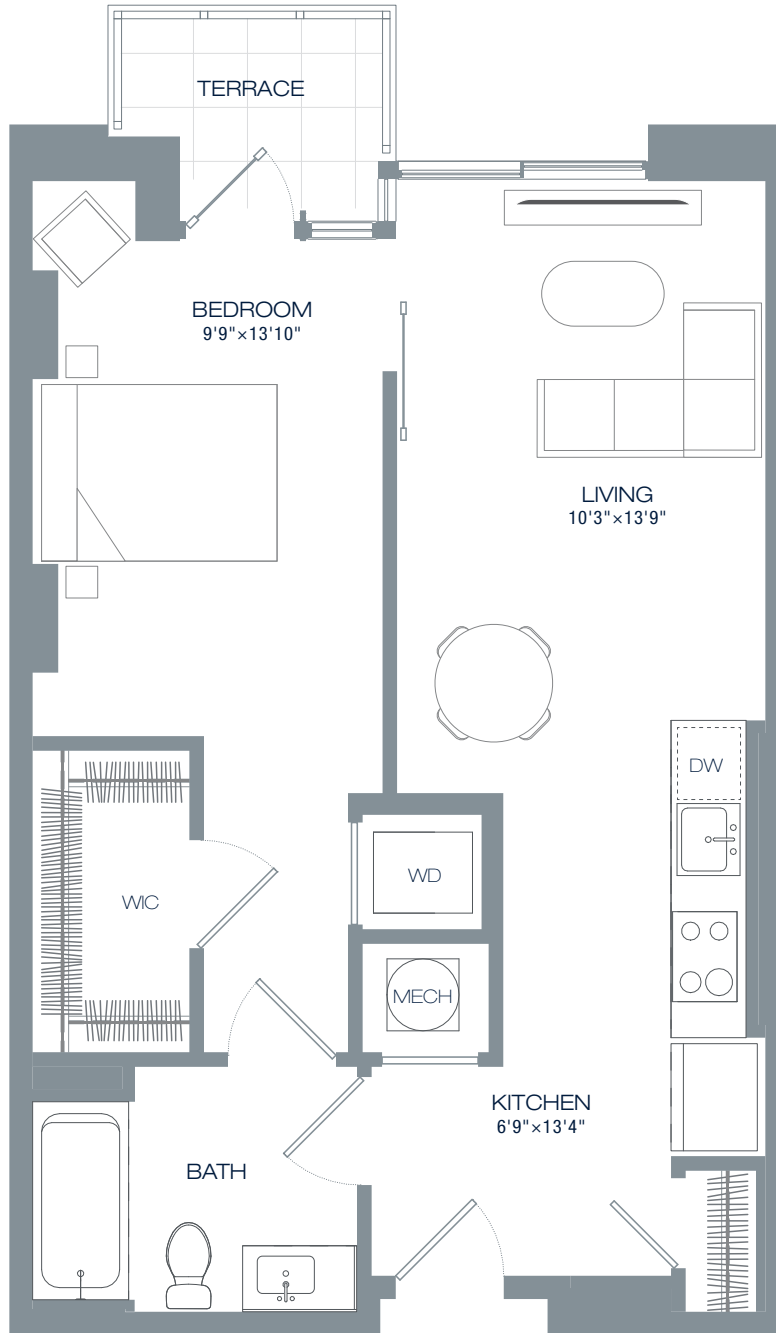

N1A | ONE BEDROOM | BATH
 UNITS 209, 407, 409, 607, 609, 807, 809, 1005, 1007, 1009

70 N ST. SE | WASHINGTON, DC 20003 | T 202.315.5426 | ENVYCONDOSDC.COM

All dimensions are approximate and subject to final verification. Sizes, finishes and layout may be different across units in the same tier. Verify all dimensions and finishes with sales manager.