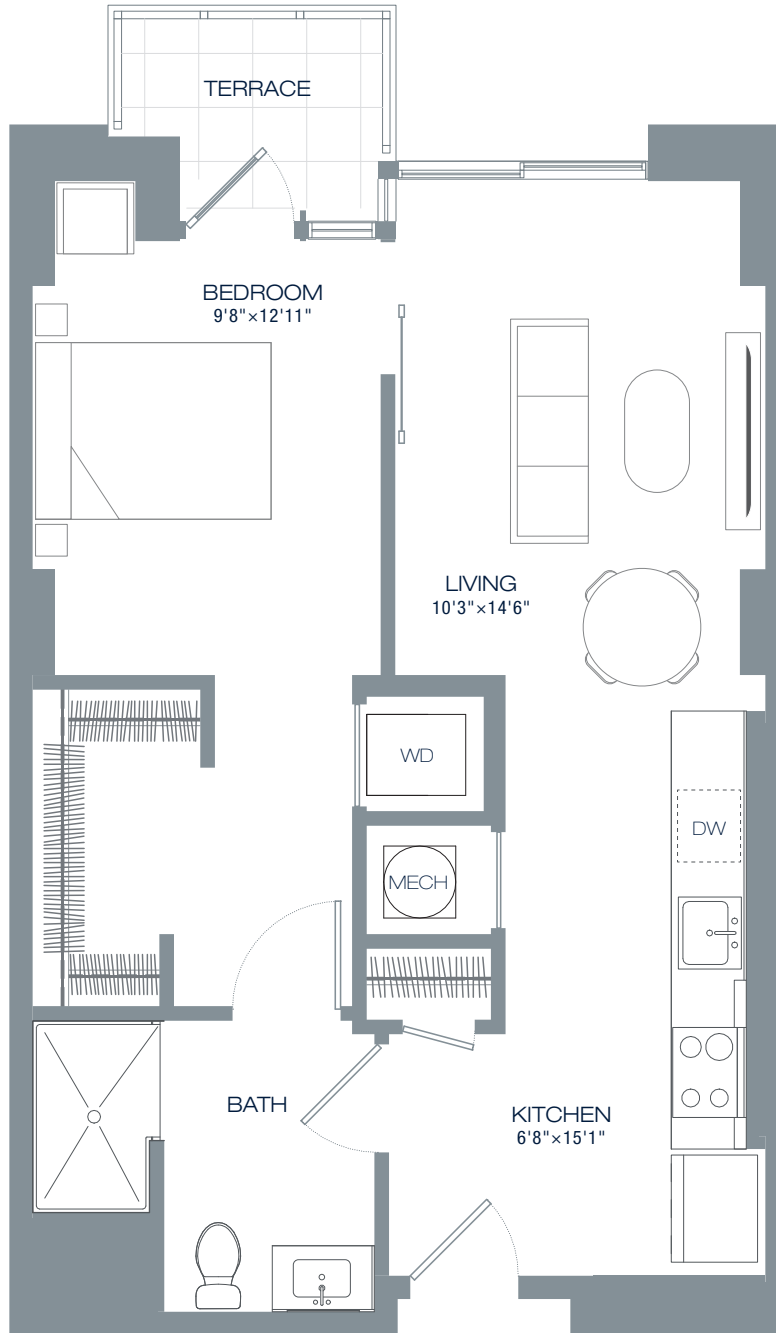

N1A2 | ONE BEDROOM | BATH
 UNITS 205A, 405A, 605A, 805A

70 N ST. SE | WASHINGTON, DC 20003 | T 202.315.5426 | ENVYCONDOSDC.COM

All dimensions are approximate and subject to final verification. Sizes, finishes and layout may be different across units in the same tier. Verify all dimensions and finishes with sales manager.