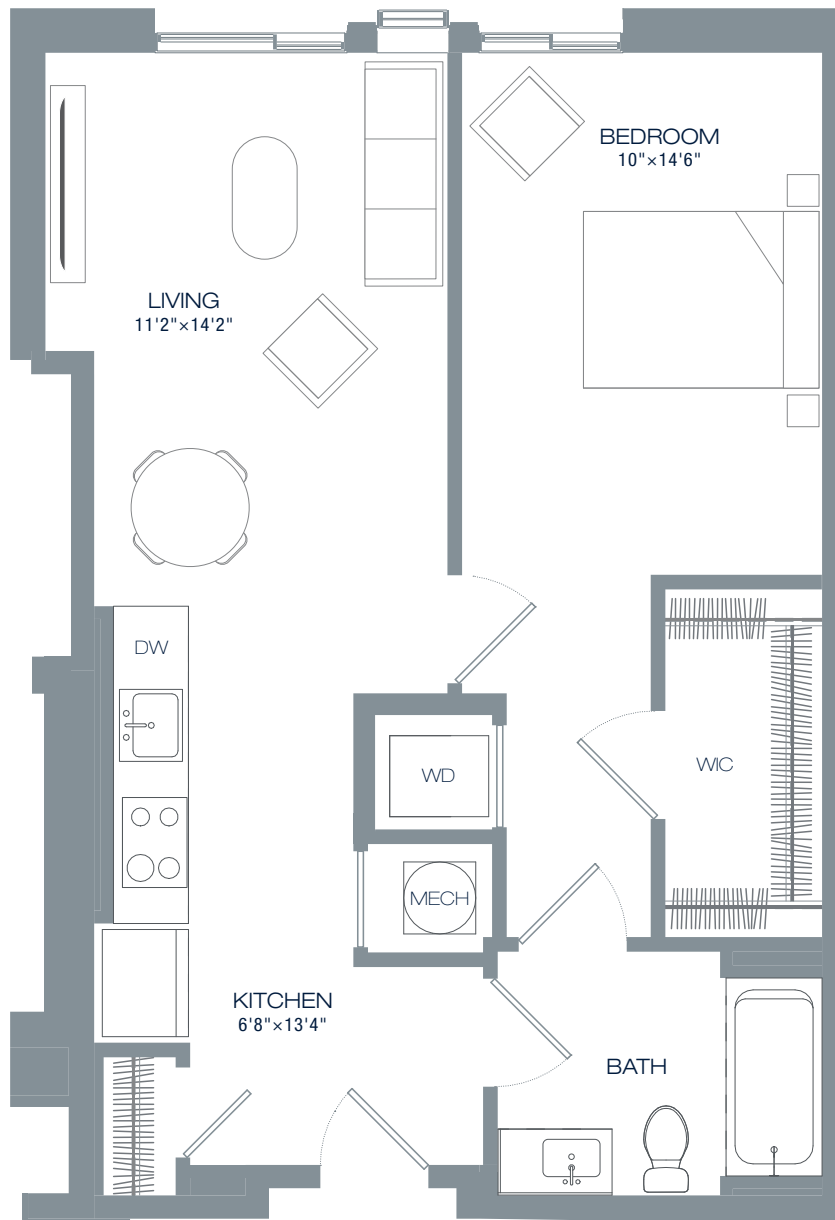

# N1B06 | ONE BEDROOM | BATH UNITS 306, 806, 906, 1006

70 N ST. SE | WASHINGTON, DC 20003 | T 202.315.5426 | [ENVYCONDOSDC.COM](http://ENVYCONDOSDC.COM)

All dimensions are approximate and subject to final verification. Sizes, finishes and layout may be different across units in the same tier. Verify all dimensions and finishes with sales manager.