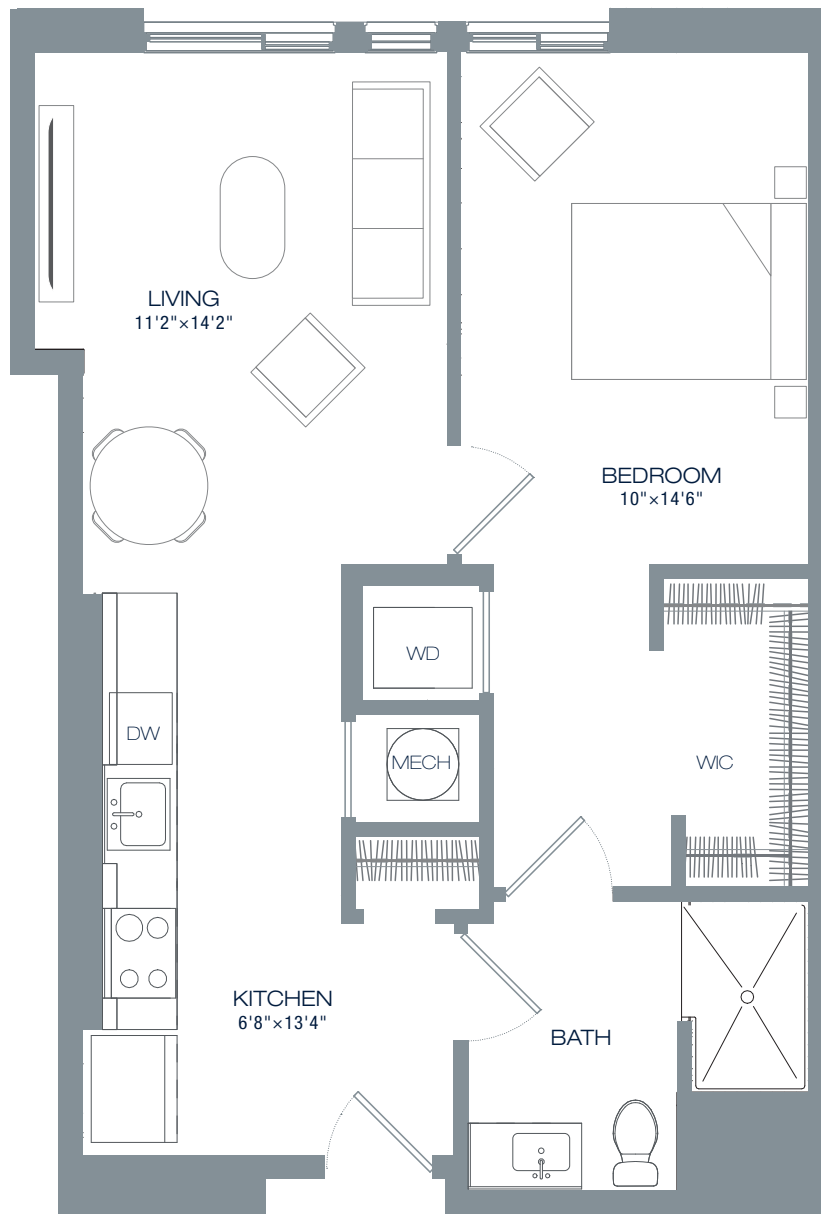

N1B062 | ONE BEDROOM | BATH UNITS 406A, 506A, 606A, 706A

70 N ST. SE | WASHINGTON, DC 20003 | T 202.315.5426 | ENVYCONDOSDC.COM

All dimensions are approximate and subject to final verification. Sizes, finishes and layout may be different across units in the same tier. Verify all dimensions and finishes with sales manager.