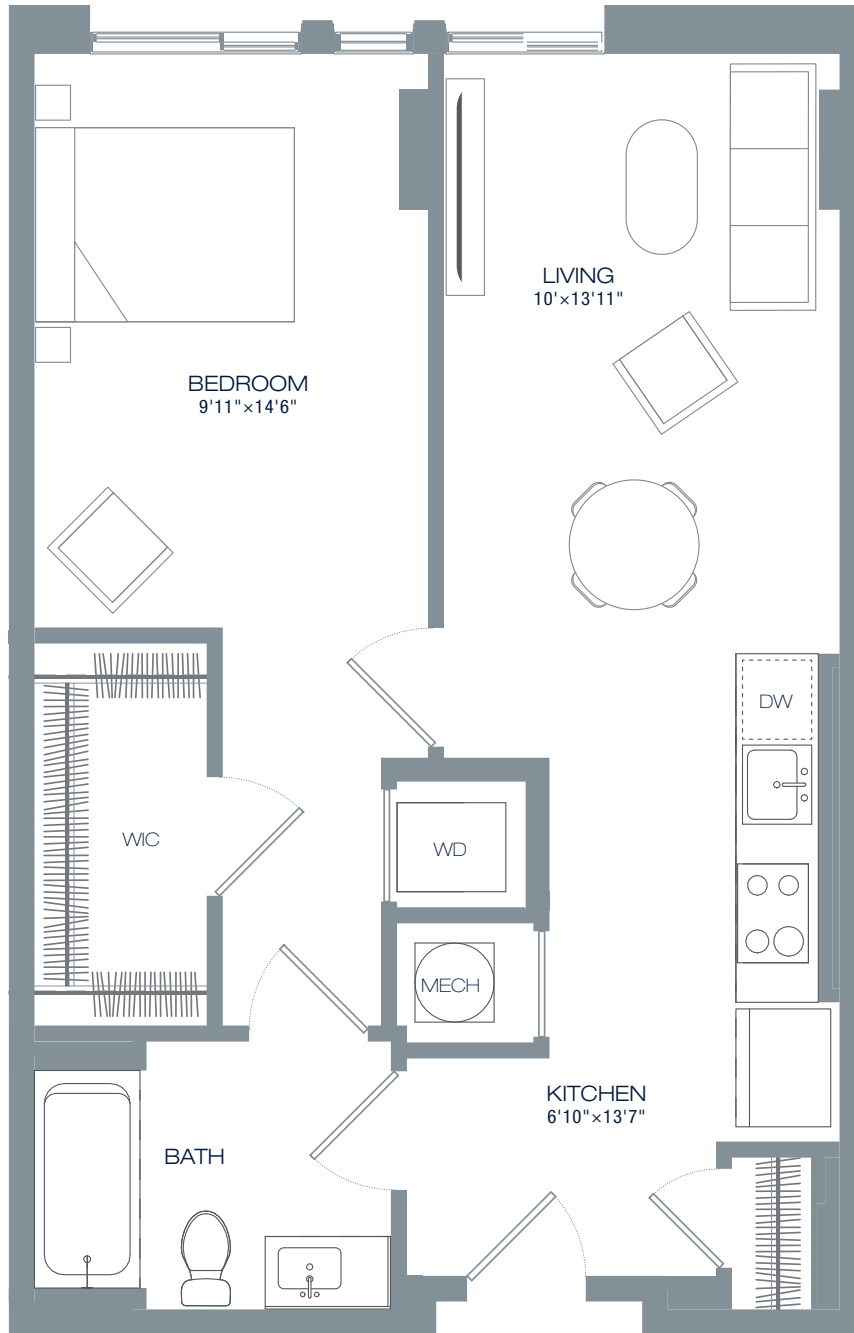

N1B08 | ONE BEDROOM | BATH
 UNITS 208, 308, 408, 508, 608, 708, 808, 908, 1008

70 N ST. SE | WASHINGTON, DC 20003 | T 202.315.5426 | ENVYCONDOSDC.COM

All dimensions are approximate and subject to final verification. Sizes, finishes and layout may be different across units in the same tier. Verify all dimensions and finishes with sales manager.