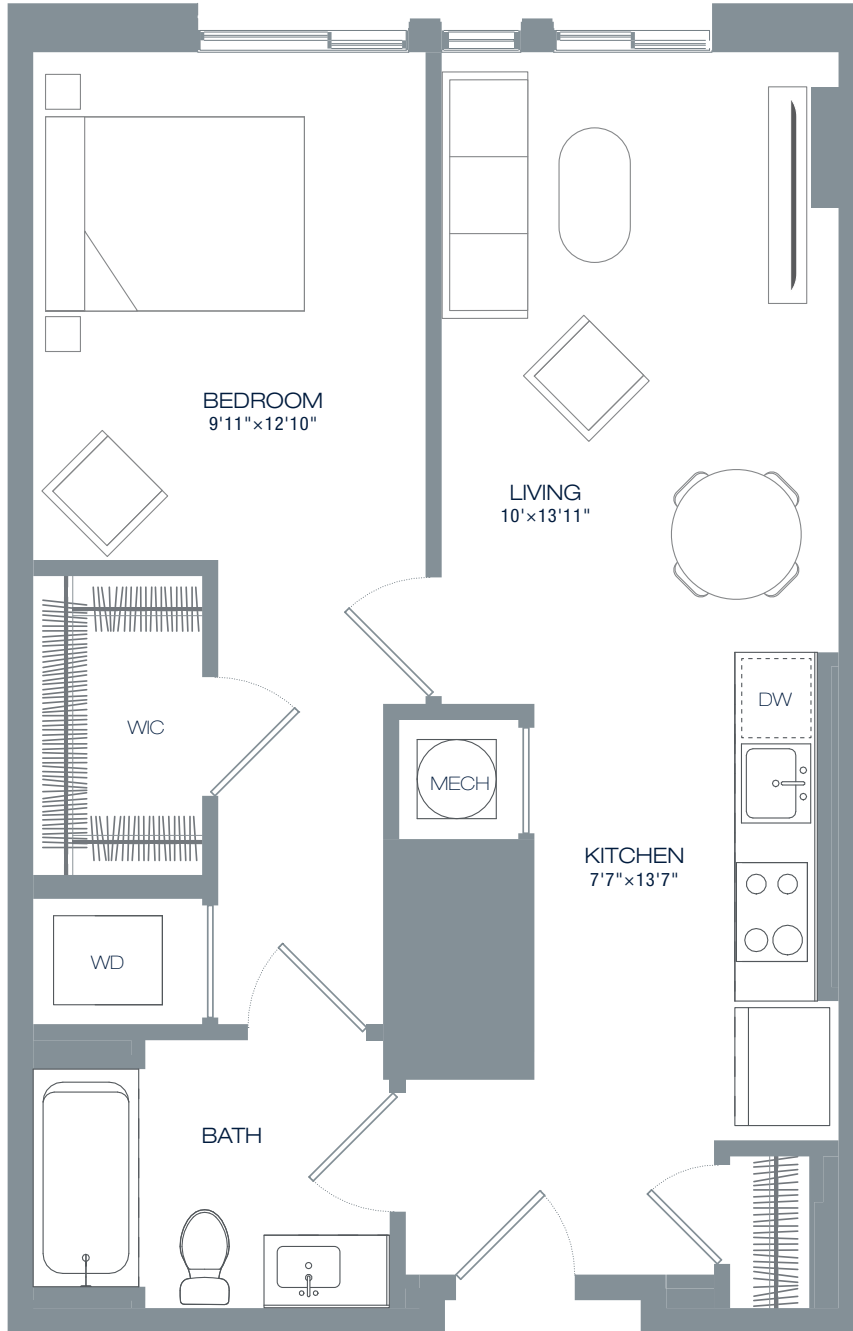

N1B14 | ONE BEDROOM | BATH UNITS 214, 314, 414, 514, 614, 714, 814, 914, 1014

70 N ST. SE | WASHINGTON, DC 20003 | T 202.315.5426 | ENVYCONDOSDC.COM

All dimensions are approximate and subject to final verification. Sizes, finishes and layout may be different across units in the same tier. Verify all dimensions and finishes with sales manager.