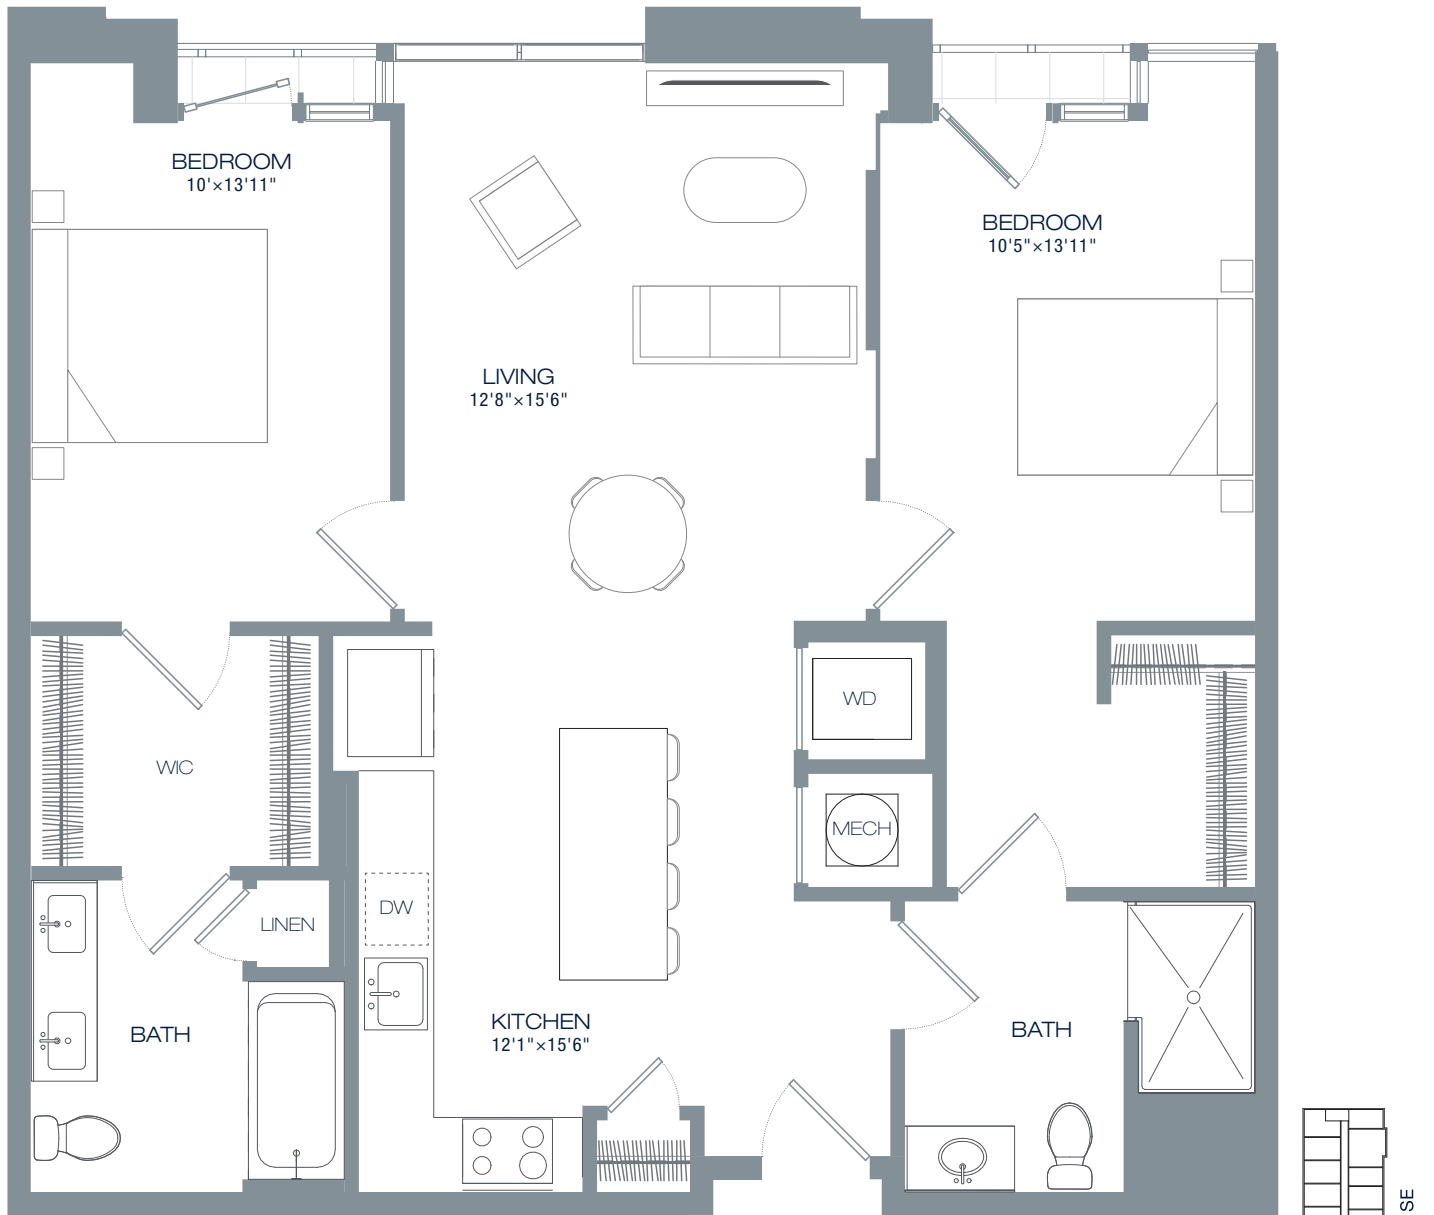

N2A2 | TWO BEDROOM | TWO BATH
 UNITS 503A, 703A

70 N ST. SE | WASHINGTON, DC 20003 | T 202.315.5426 | ENVYCONDOSDC.COM

All dimensions are approximate and subject to final verification. Sizes, finishes and layout may be different across units in the same tier. Verify all dimensions and finishes with sales manager.