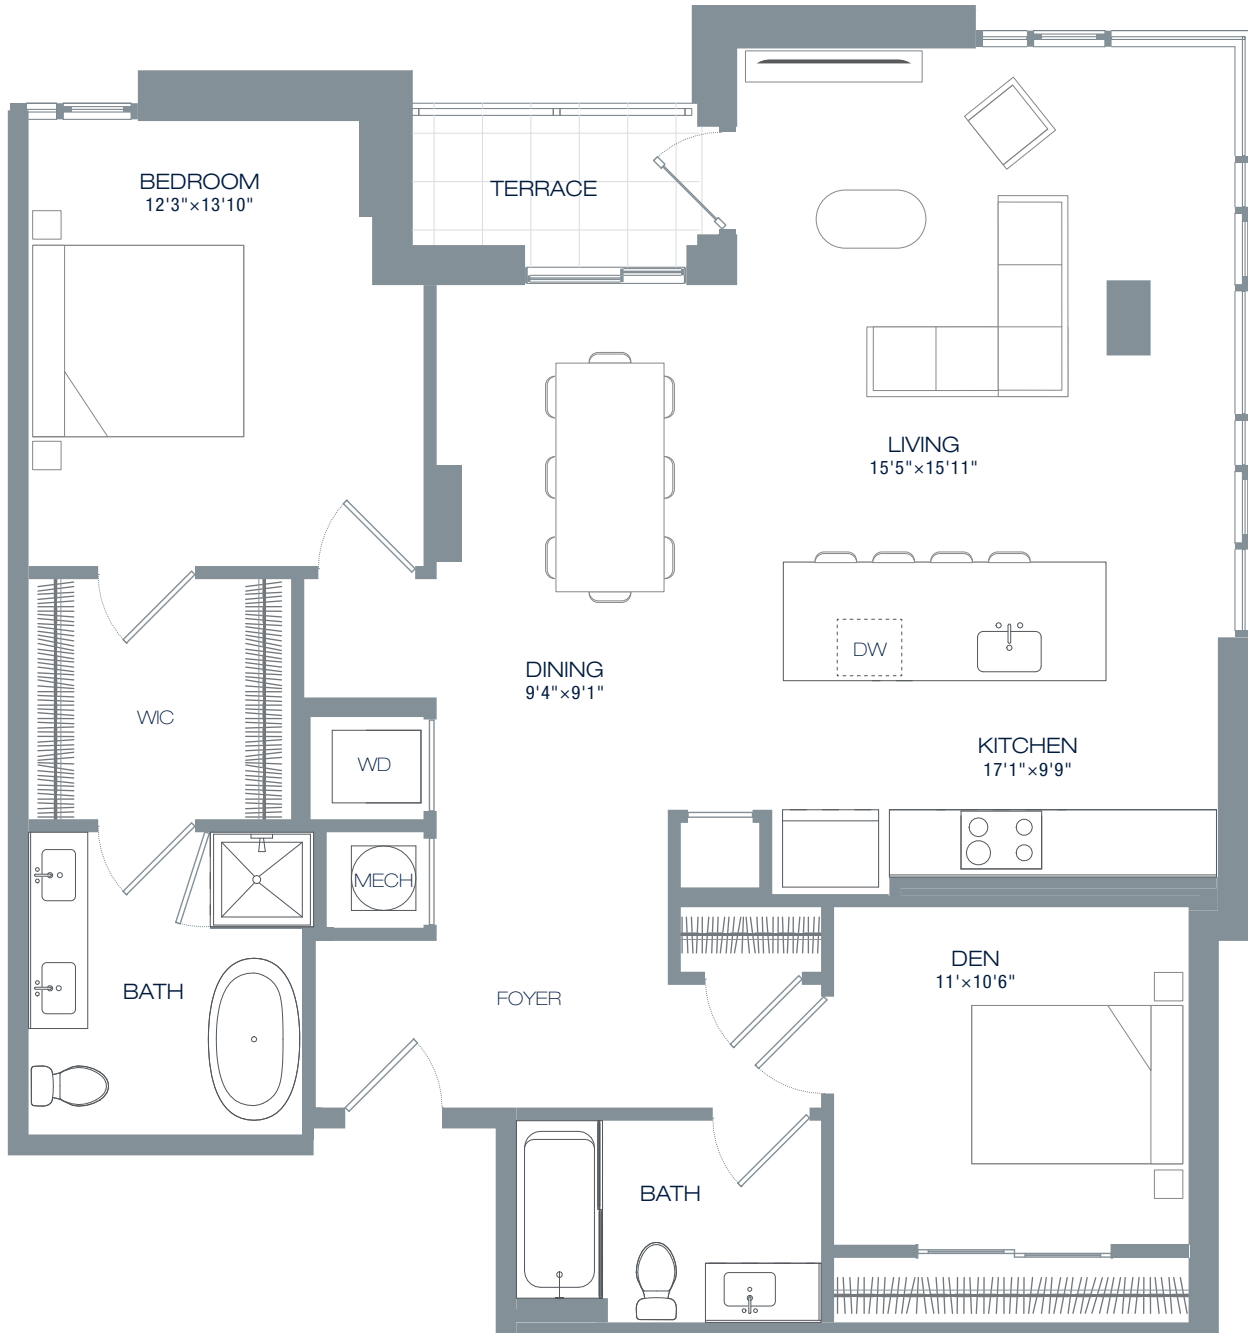

N2B | TWO BEDROOM | TWO BATH UNITS 401, 501, 601, 701, 801, 901, 1001

70 N ST. SE | WASHINGTON, DC 20003 | T 202.315.5426 | ENVYCONDOSDC.COM

All dimensions are approximate and subject to final verification. Sizes, finishes and layout may be different across units in the same tier. Verify all dimensions and finishes with sales manager.