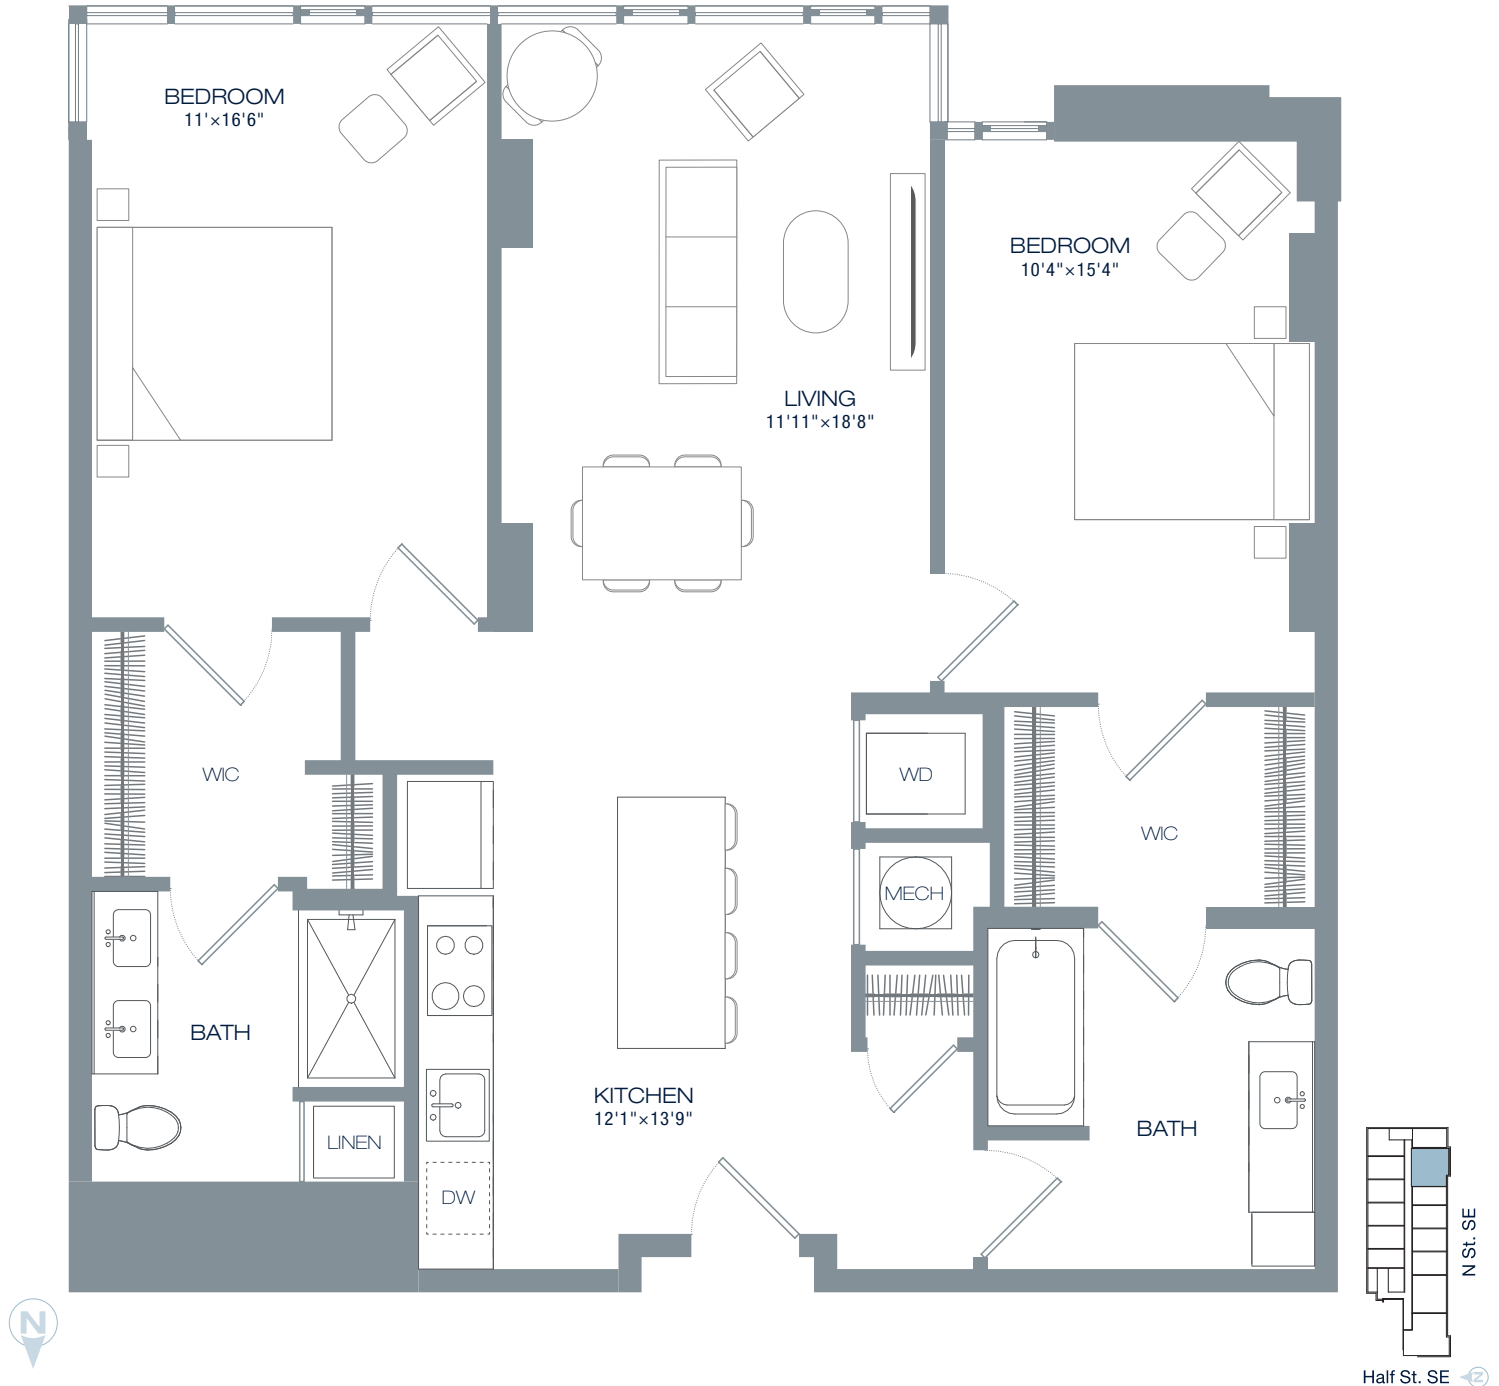

N2C | TWO BEDROOM | TWO BATH
 UNITS 413, 513, 613, 713, 813, 913, 1013

70 N ST. SE | WASHINGTON, DC 20003 | T 202.315.5426 | ENVYCONDOSDC.COM

All dimensions are approximate and subject to final verification. Sizes, finishes and layout may be different across units in the same tier. Verify all dimensions and finishes with sales manager.