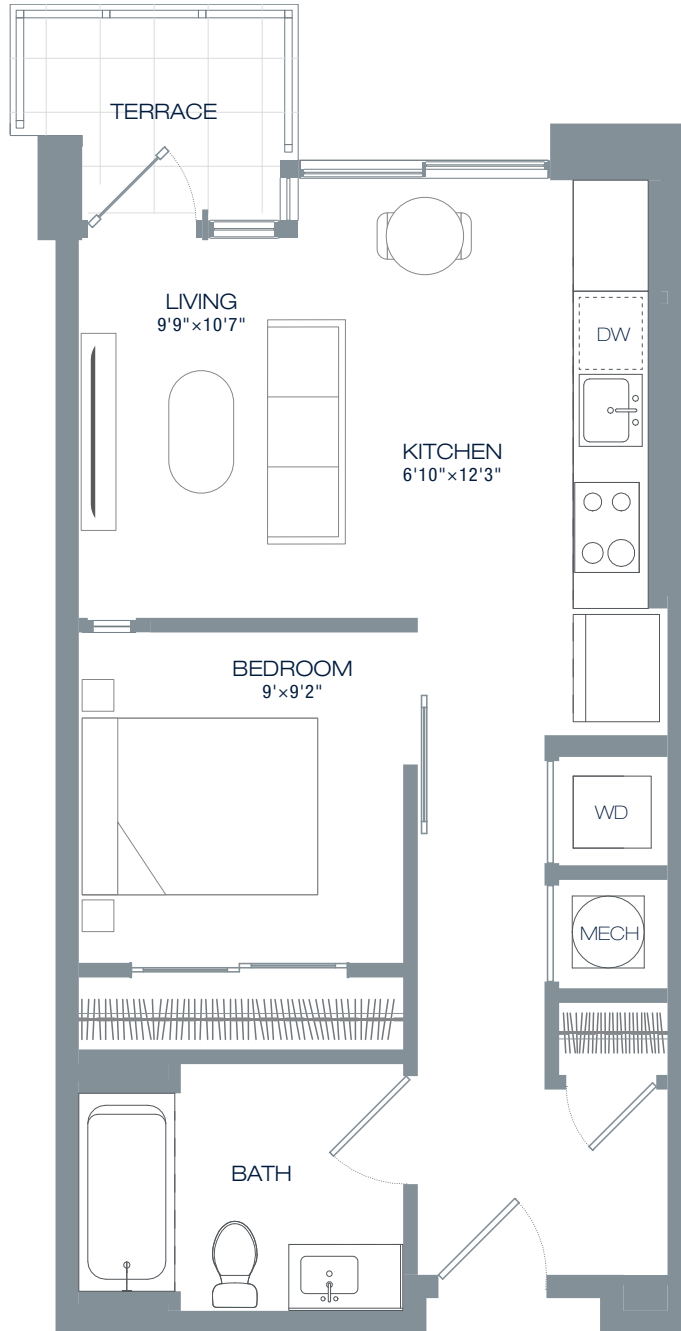

NJR1A | ONE BEDROOM | BATH
 UNITS 211, 411, 611, 811, 1011

70 N ST. SE | WASHINGTON, DC 20003 | T 202.315.5426 | ENVYCONDOSDC.COM

All dimensions are approximate and subject to final verification. Sizes, finishes and layout may be different across units in the same tier. Verify all dimensions and finishes with sales manager.