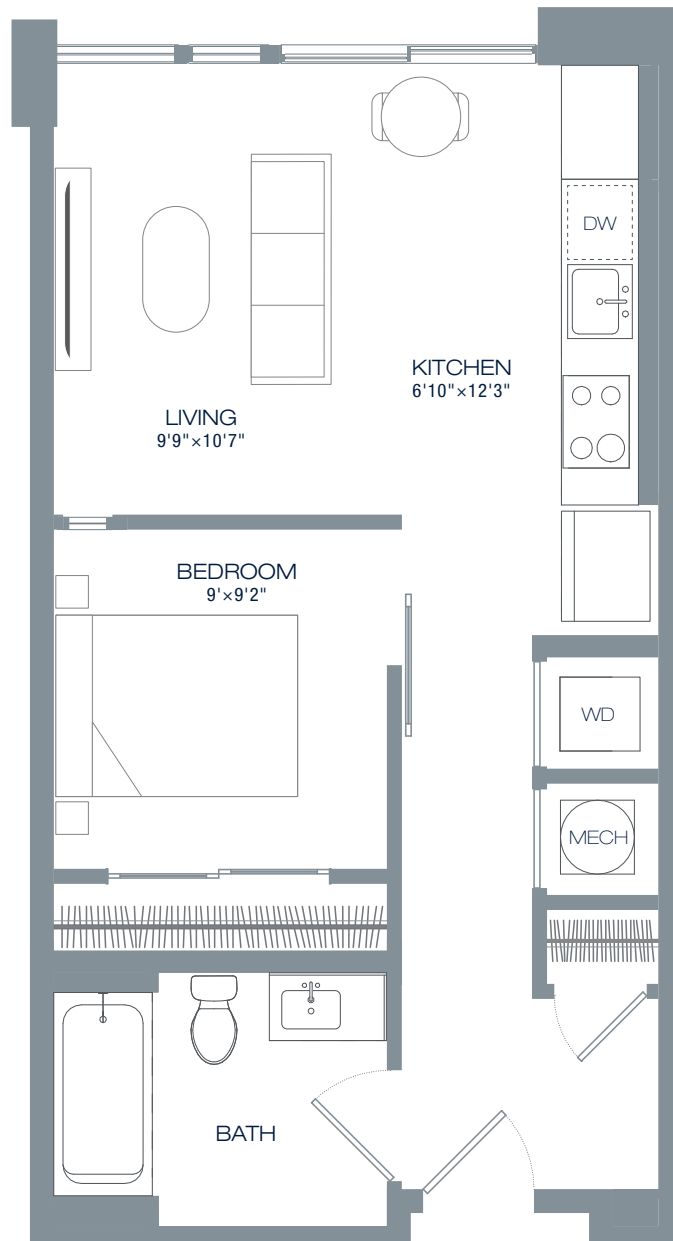

NJR1A10 | ONE BEDROOM | BATH
 UNITS 210, 310, 410, 510, 610, 710, 810, 910, 1010

70 N ST. SE | WASHINGTON, DC 20003 | T 202.315.5426 | ENVYCONDOSDC.COM

All dimensions are approximate and subject to final verification. Sizes, finishes and layout may be different across units in the same tier. Verify all dimensions and finishes with sales manager.