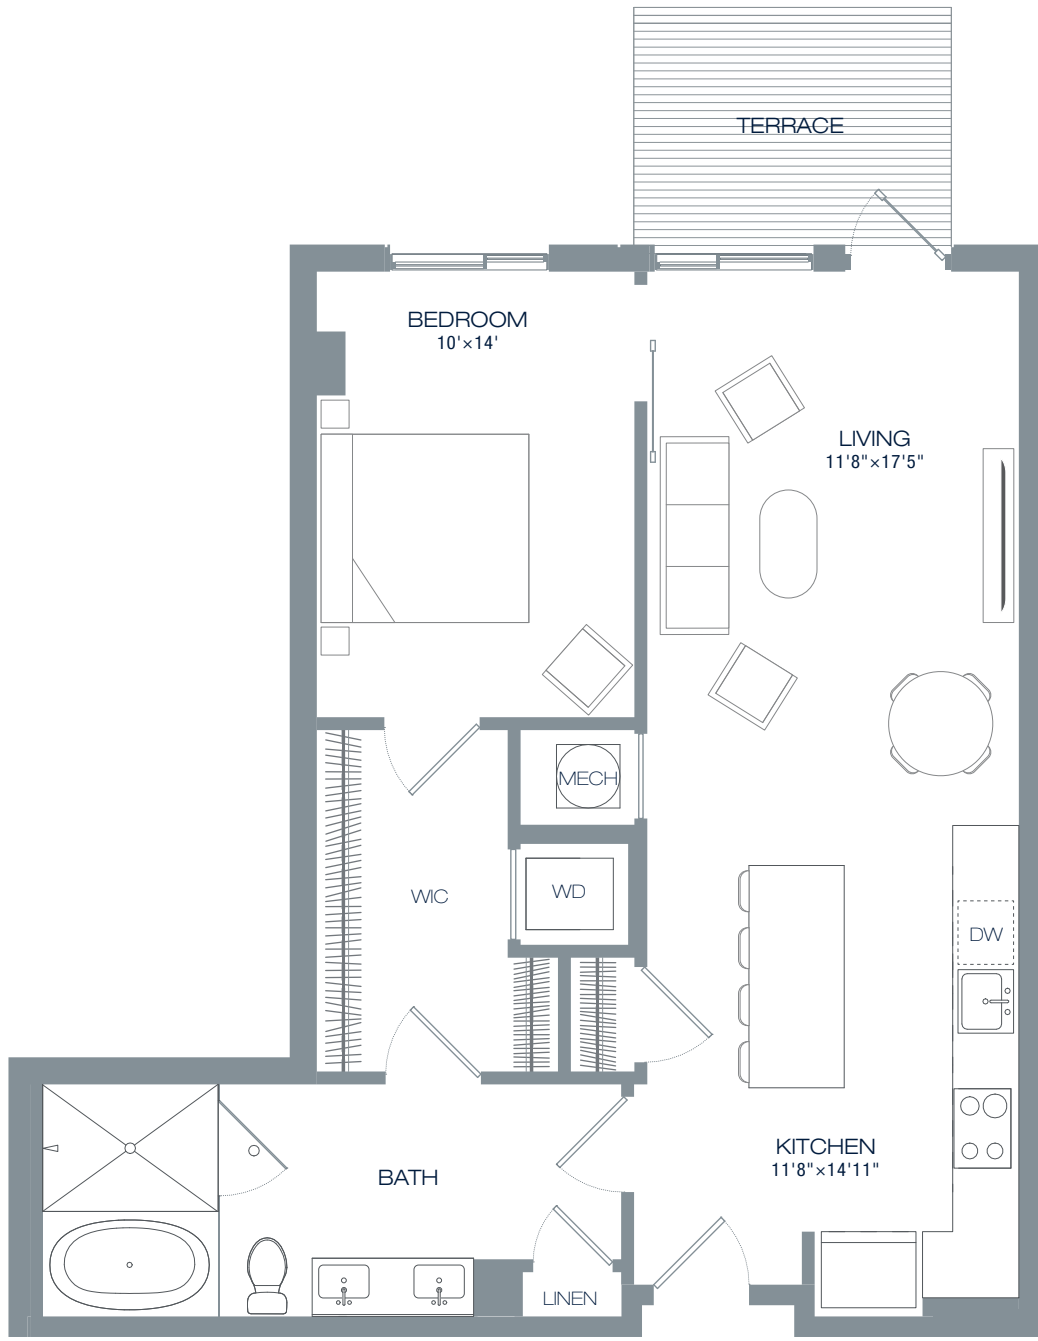

NP2 | ONE BEDROOM | BATH PENTHOUSE

70 N ST. SE | WASHINGTON, DC 20003 | T 202.315.5426 | ENVYCONDOSDC.COM

All dimensions are approximate and subject to final verification. Sizes, finishes and layout may be different across units in the same tier. Verify all dimensions and finishes with sales manager.