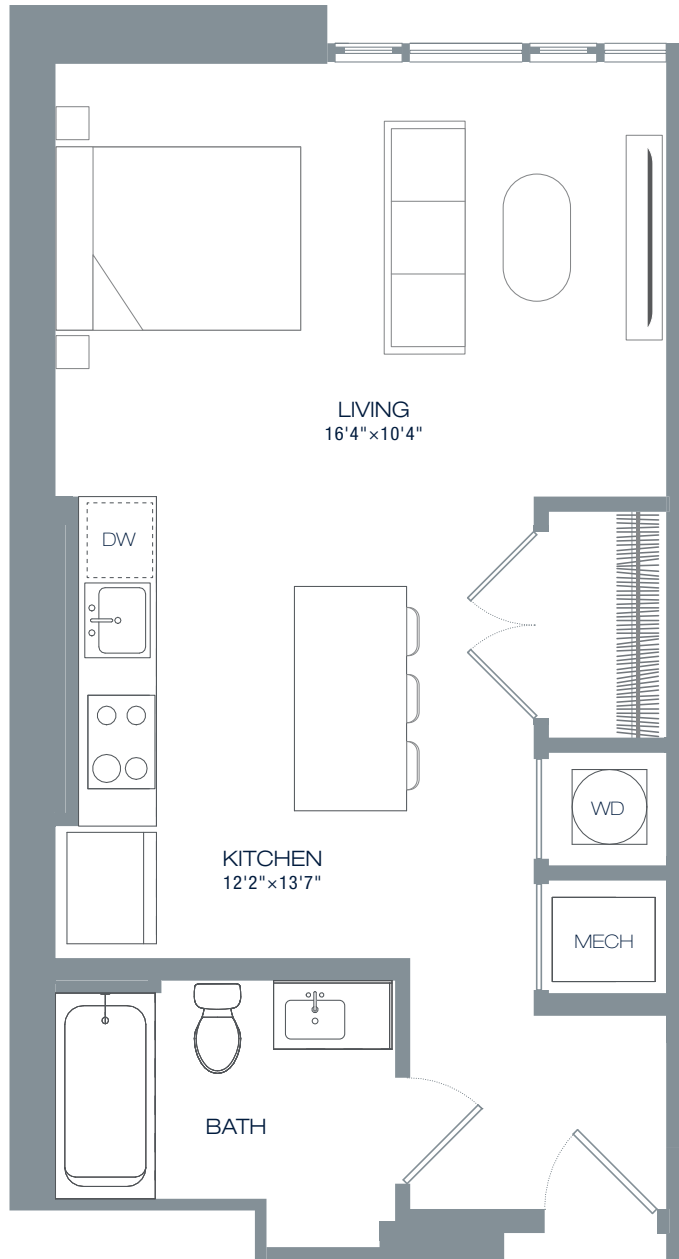

# NS1 | STUDIO

UNITS 215, 615, 715, 815, 915, 1015

70 N ST. SE | WASHINGTON, DC 20003 | T 202.315.5426 | [ENVYCONDOSDC.COM](http://ENVYCONDOSDC.COM)

All dimensions are approximate and subject to final verification. Sizes, finishes and layout may be different across units in the same tier. Verify all dimensions and finishes with sales manager.