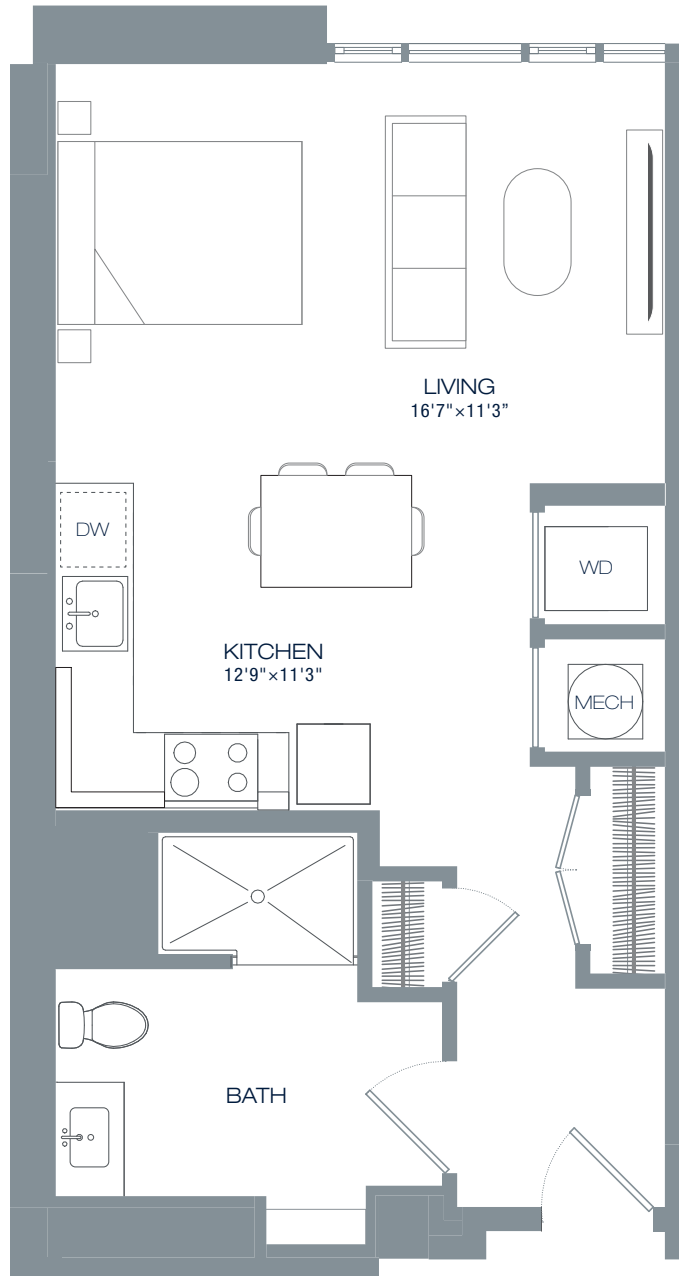

NS12 | STUDIO UNITS 315A, 415A, 515A

70 N ST. SE | WASHINGTON, DC 20003 | T 202.462.1092 | ENVYCONDOSDC.COM

All dimensions are approximate and subject to final verification. Sizes, finishes and layout may be different across units in the same tier. Verify all dimensions and finishes with sales manager.