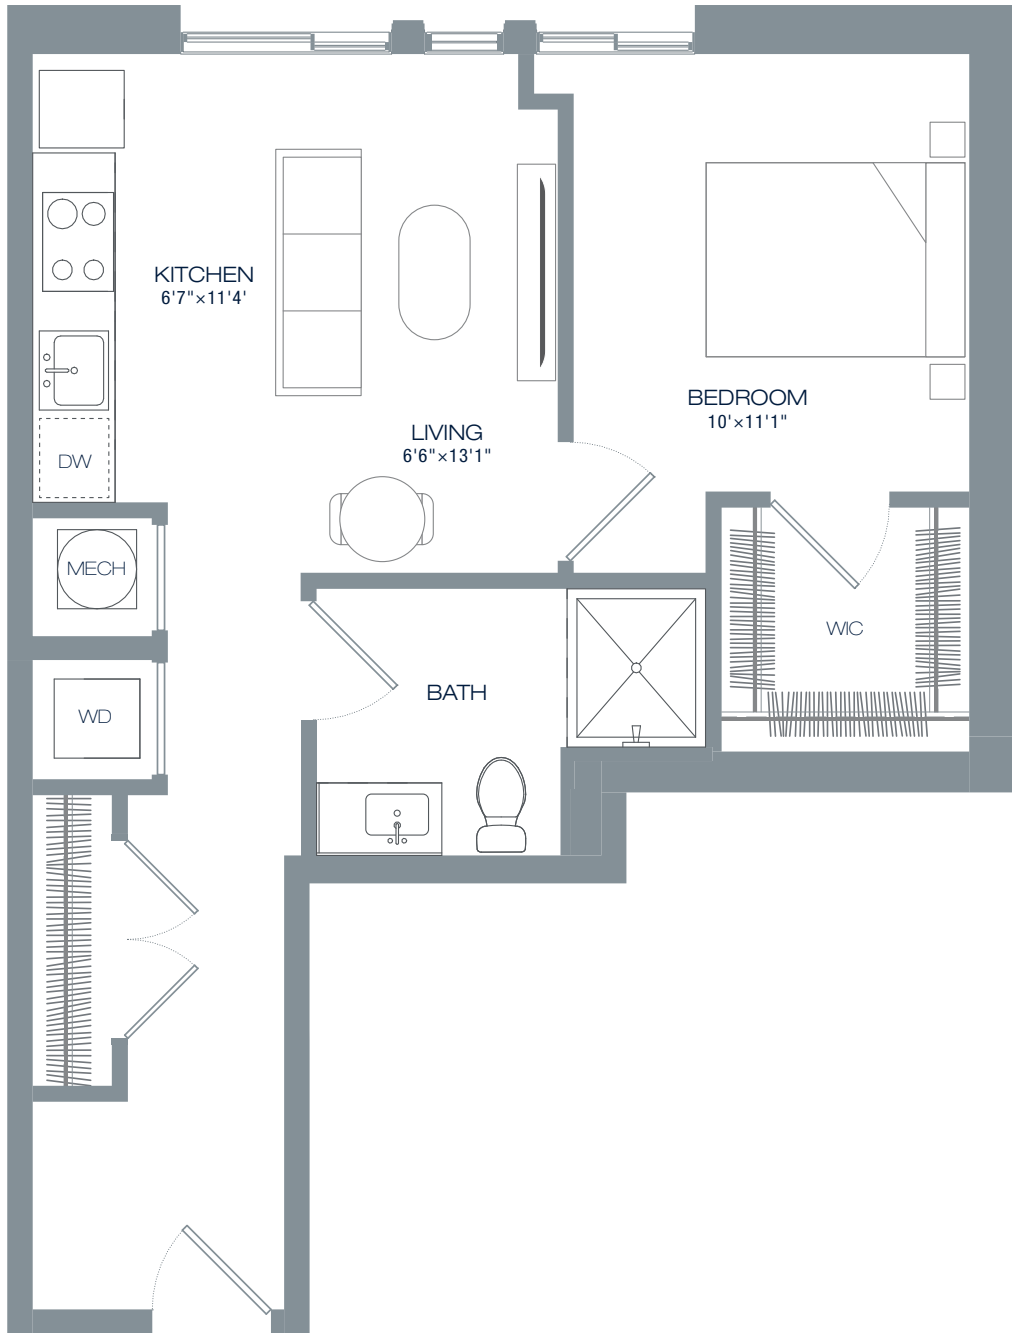

NS2 | ONE BEDROOM | BATH UNITS 216, 316, 416, 516, 616, 716, 816, 916, 1016

70 N ST. SE | WASHINGTON, DC 20003 | T 202.315.5426 | ENVYCONDOSDC.COM

All dimensions are approximate and subject to final verification. Sizes, finishes and layout may be different across units in the same tier. Verify all dimensions and finishes with sales manager.