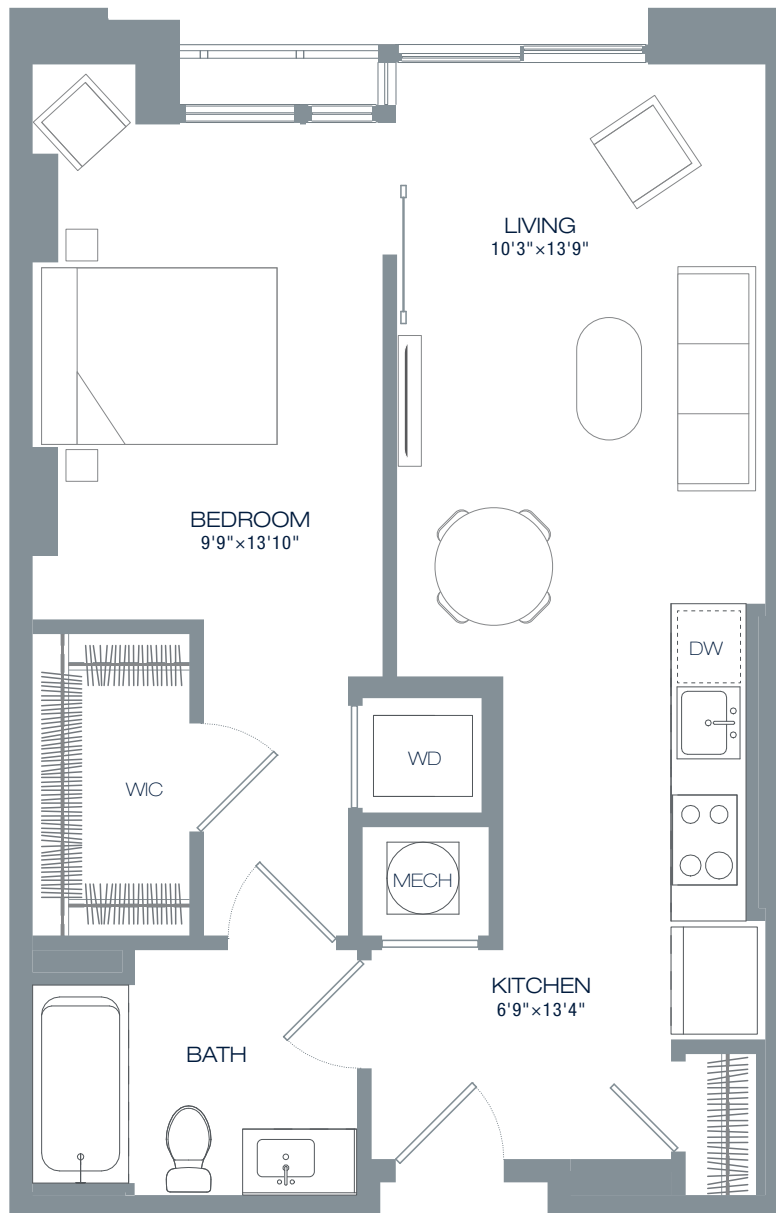

N1A | ONE BEDROOM | BATH
 UNITS 309, 507, 509, 707, 709, 905, 907, 909

70 N ST. SE | WASHINGTON, DC 20003 | T 202.462.1092 | ENVYCONDOSDC.COM

All dimensions are approximate and subject to final verification. Sizes, finishes and layout may be different across units in the same tier. Verify all dimensions and finishes with sales manager.