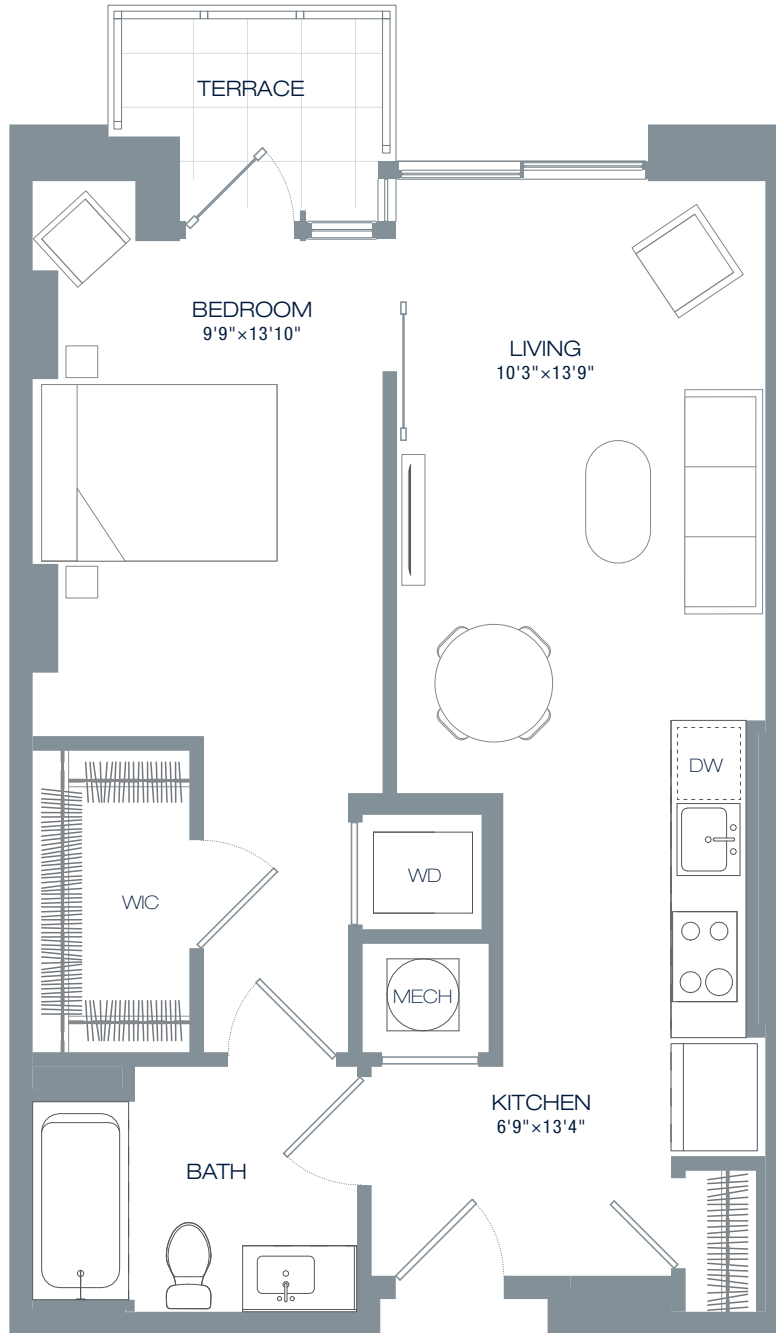

N1A | ONE BEDROOM | BATH
 UNITS 209, 407, 409, 607, 609, 807, 809, 1005, 1007, 1009

Half St. SE

70 N ST. SE | WASHINGTON, DC 20003 | T 202.462.1092 | ENVYCONDOSDC.COM

All dimensions are approximate and subject to final verification. Sizes, finishes and layout may be different across units in the same tier. Verify all dimensions and finishes with sales manager.