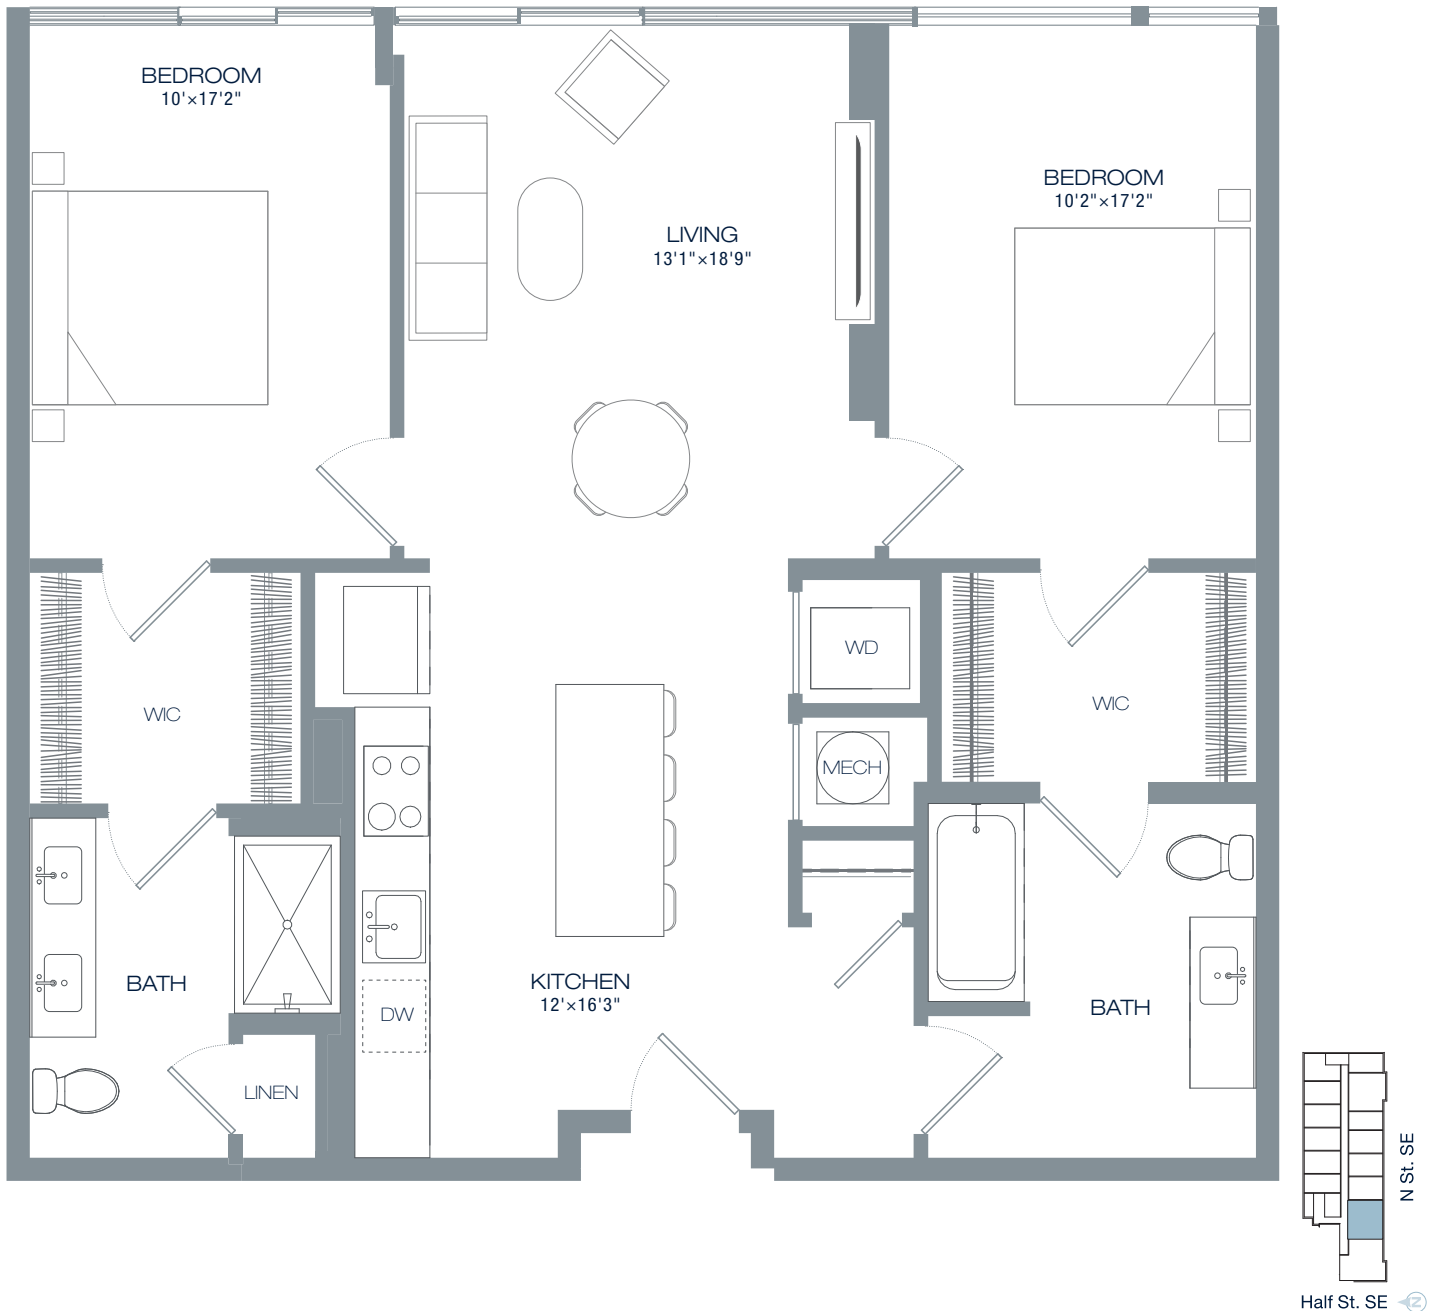

# N2A | TWO BEDROOM | TWO BATH UNIT 203

70 N ST. SE | WASHINGTON, DC 20003 | T 202.462.1092 | [ENVYCONDOSDC.COM](http://ENVYCONDOSDC.COM)

All dimensions are approximate and subject to final verification. Sizes, finishes and layout may be different across units in the same tier. Verify all dimensions and finishes with sales manager.