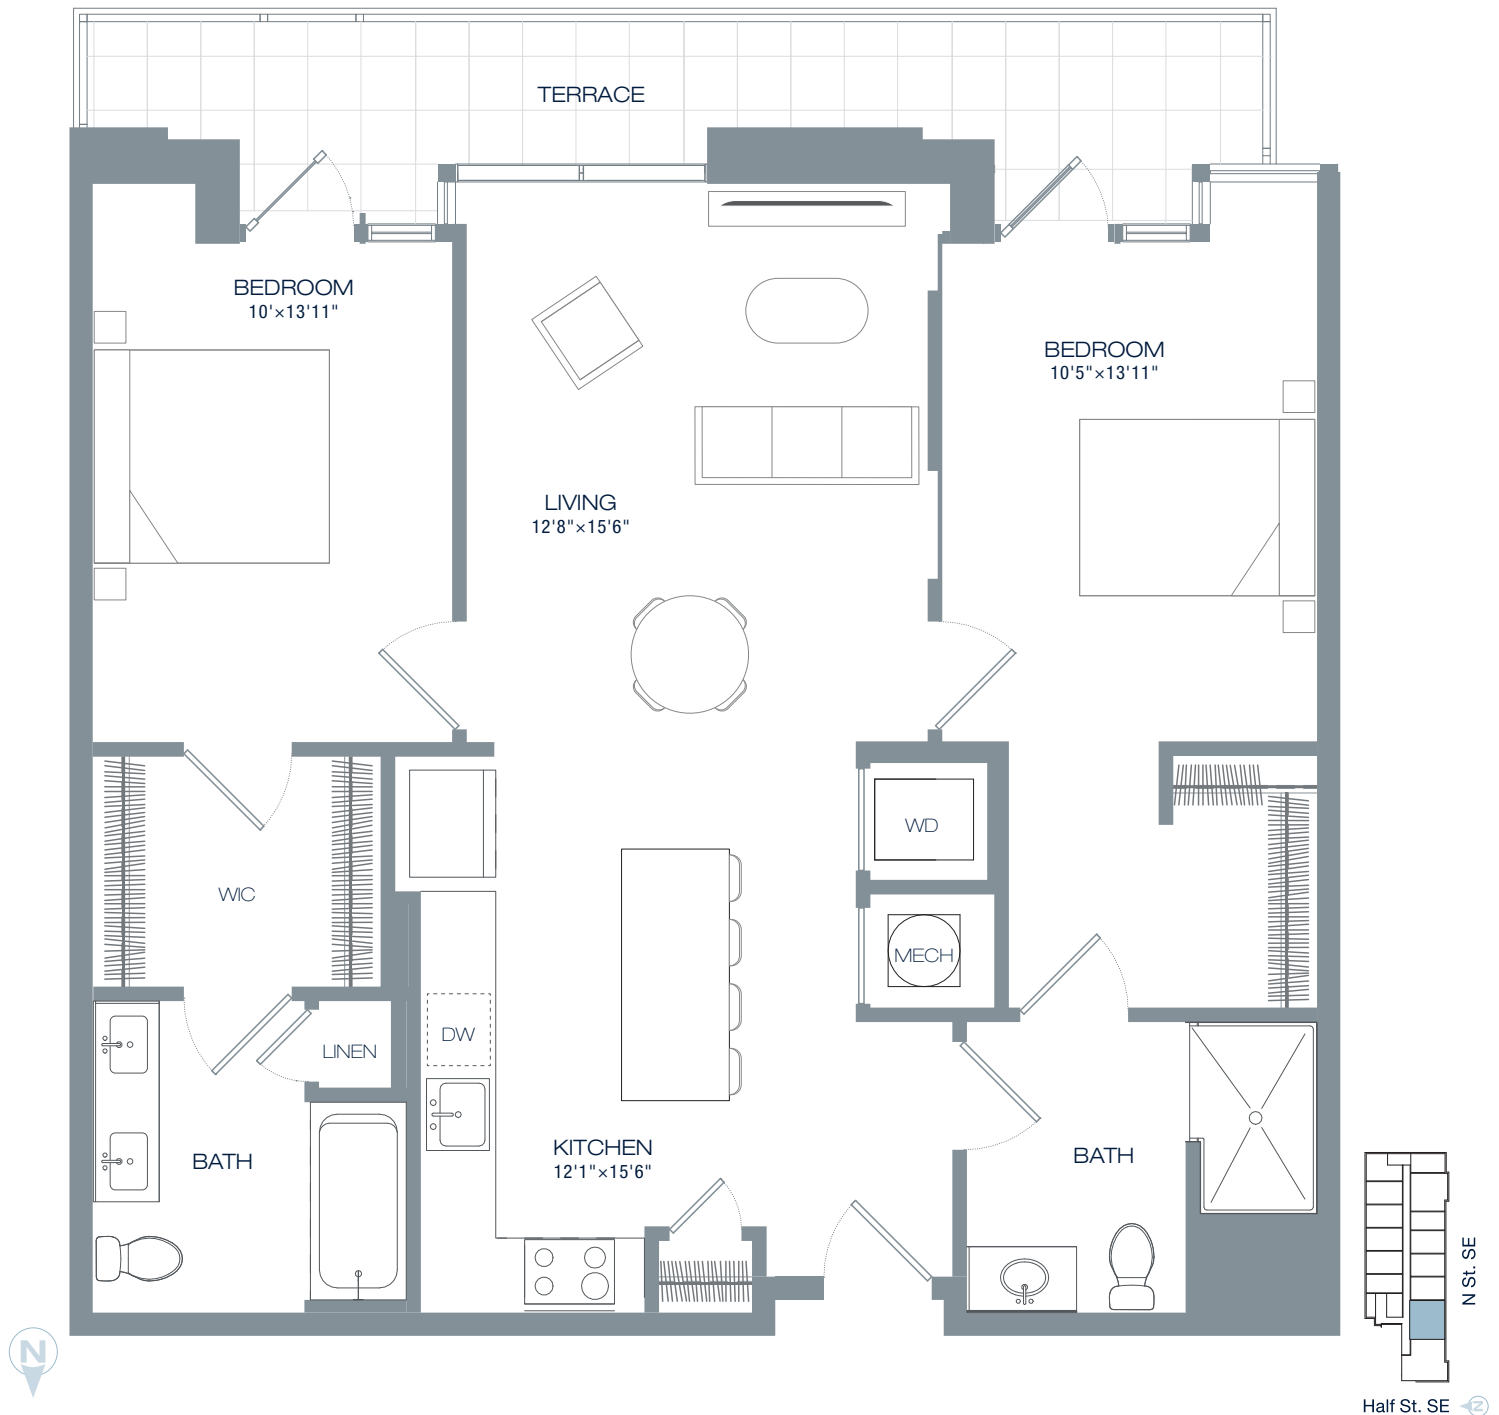

N2A2 | TWO BEDROOM | TWO BATH
 UNITS 303A

70 N ST. SE | WASHINGTON, DC 20003 | T 202.315.5426 | ENVYCONDOSDC.COM

All dimensions are approximate and subject to final verification. Sizes, finishes and layout may be different across units in the same tier. Verify all dimensions and finishes with sales manager.