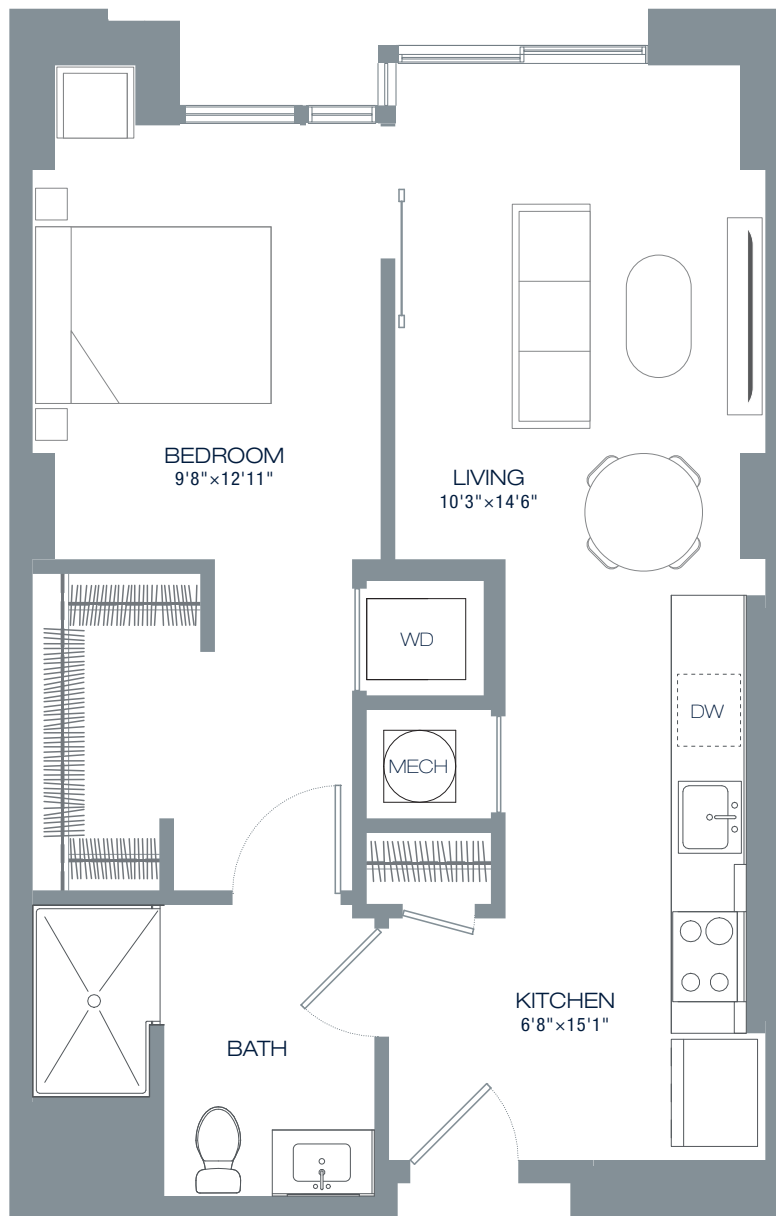

N1A2 | ONE BEDROOM | BATH UNITS 505A, 705A

70 N ST. SE | WASHINGTON, DC 20003 | T 202.462.1092 | ENVYCONDOSDC.COM

All dimensions are approximate and subject to final verification. Sizes, finishes and layout may be different across units in the same tier. Verify all dimensions and finishes with sales manager.