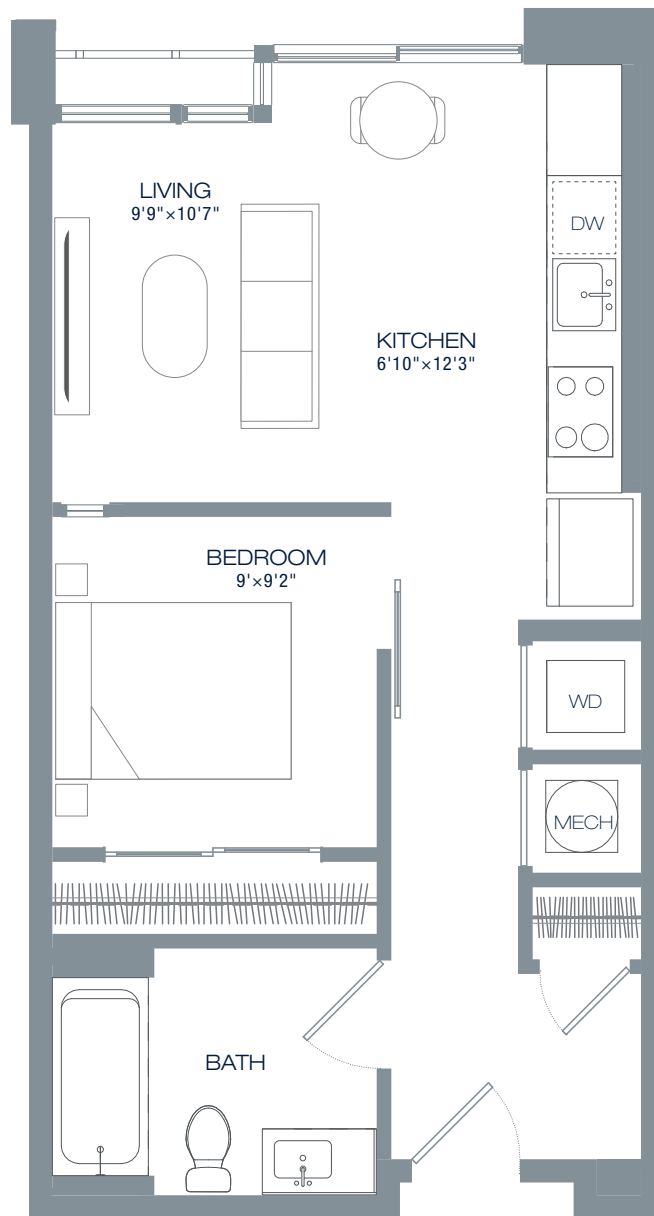

**NJR1A** | ONE BEDROOM | BATH  
 UNITS 311, 511, 711, 911

70 N ST. SE | WASHINGTON, DC 20003 | T 202.462.1092 | [ENVYCONDOSDC.COM](http://ENVYCONDOSDC.COM)

All dimensions are approximate and subject to final verification. Sizes, finishes and layout may be different across units in the same tier. Verify all dimensions and finishes with sales manager.